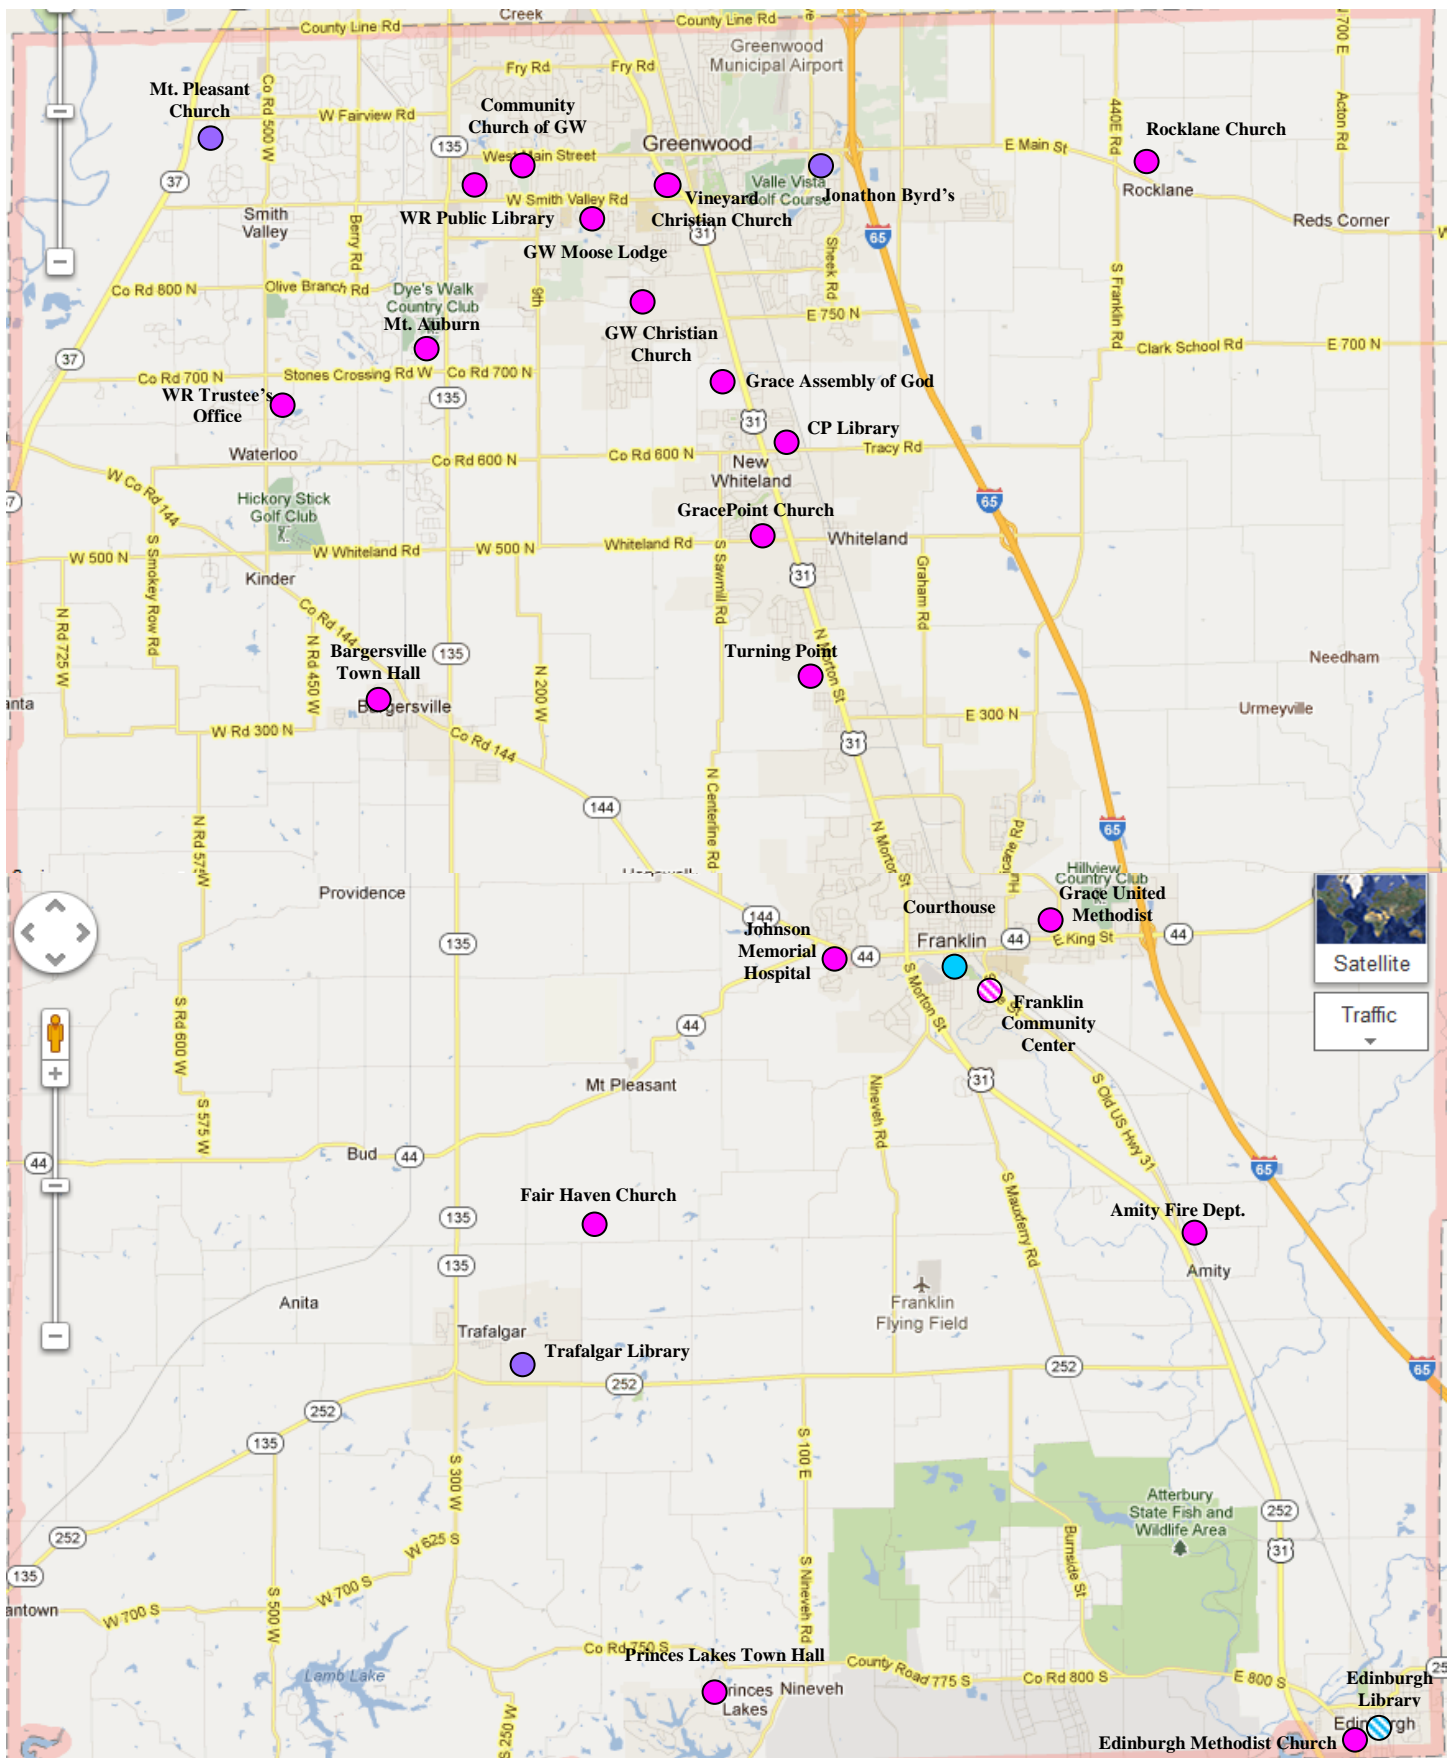

= Vote Centers

= Courthouse

= Vote center will be open on the 2 Saturday's prior to the Election and Election Day

Vote Centers/Satellite Centers open the week before the Election along with the 2 Saturday's prior to the Election & Election Day

Vote Centers/Satellite Centers open the entire week before the Election & Election Day